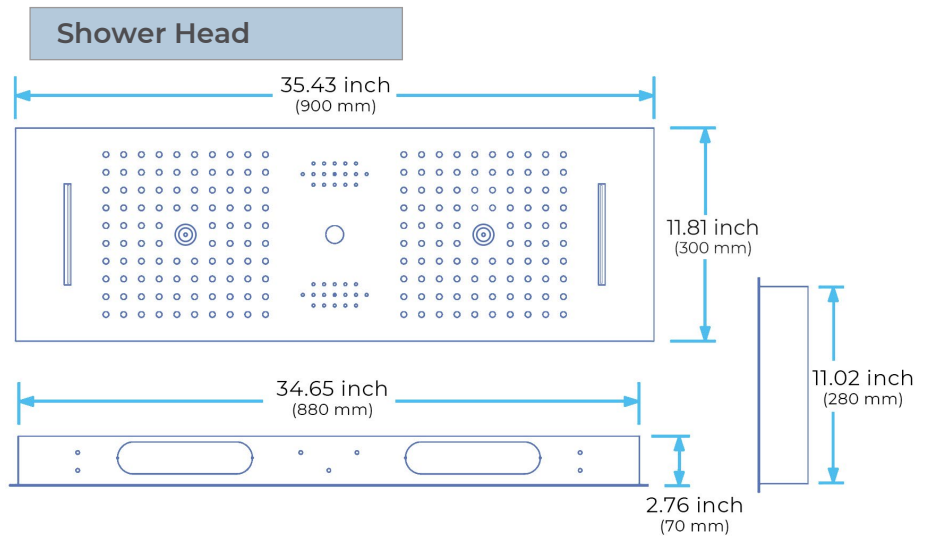

TOUCH PANEL CONTROLLED THERMOSTATIC LED CEILING MOUNT BRUSHED GOLD RAINFALL WATER COLUMN MIST SHOWER SYSTEM WITH SQUARE HAND SHOWER AND 6 JETTED BODY SPRAYS SPECIFICATIONS

Shower Panel /Hose Material: 304 Stainless Steel
 Shower Head Size: 900*300 mm
 Showerheads Install: Embedded Ceiling Mounted
 Concealed Mixer Install: Wall-Mounted
 LED Shower Head Functions: Rainfall, Waterfall, Mist, Water Column
 Water Pressure: 0.3 MPA
 Water Flow: 16L/min~28L/min
 Shower Accessories Material: Brass
 LED Light: Need to Connect Power
 LED Light Color: 64 Color
 Shower Hose Length: 1.5M
 AC: 100-265V 50/60Hz
 Music: Need Bluetooth

Product shown is only for installation display purpose

Touch Panel Control

All dimensions and specifications are nominal and may vary. Use actual products for accuracy in critical situations.

Shower Mixer

Product shown is only for installation display purpose

Hand Shower

Shower Mixer Connections

Body Jet

FEATURES

- Material: Brass
- Base Plate Height: 5-1/8"
- Base Plate Width: 5-1/8"
- Jet Surface Area: 3-1/8"
- Surface Depth: 1/4"
- Adjustment Angle: 5°
- Male NPT Connection: 1/2"
- Maximum Flow Rate: 2.5 GPM (9.5L/min) max @ 80 psi