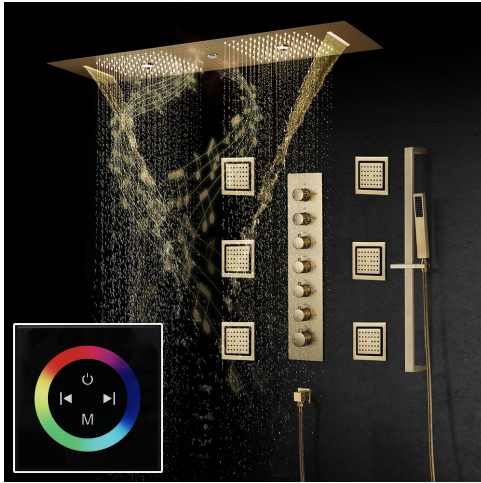

TOUCH PANEL CONTROLLED THERMOSTATIC LED CEILING MOUNT BRUSHED GOLD RAINFALL WATER COLUMN MIST SHOWER SYSTEM WITH SQUARE HAND SHOWER AND 6 JETTED BODY SPRAYS SPECIFICATIONS

Shower Panel /Hose Material: 304 Stainless Steel
 Shower Head Size: 900*300 mm
 Showerheads Install: Embedded Ceiling Mounted
 Concealed Mixer Install: Wall-Mounted
 LED Shower Head Functions: Rainfall, Waterfall, Mist, Water Column
 Water Pressure: 0.3 MPA
 Water Flow: 16L/min~28L/min
 Shower Accessories Material: Brass
 LED Light: Need to Connect Power
 LED Light Color: 64 Color
 Shower Hose Length: 1.5M
 AC: 100-265V 50/60Hz
 Music: Need Bluetooth

Product shown is only for installation display purpose

Touch Panel Control

All dimensions and specifications are nominal and may vary. Use actual products for accuracy in critical situations.

Shower Mixer

Product shown is only for installation display purpose

Hand Shower

Shower Mixer Connections

Body Jet

FEATURES

- Material: Brass
- Base Plate Height: 5-1/8"
- Base Plate Width: 5-1/8"
- Jet Surface Area: 3-1/8"
- Surface Depth: 1/4"
- Adjustment Angle: 5°
- Male NPT Connection: 1/2"
- Maximum Flow Rate: 2.5 GPM (9.5L/min) max @ 80 psi