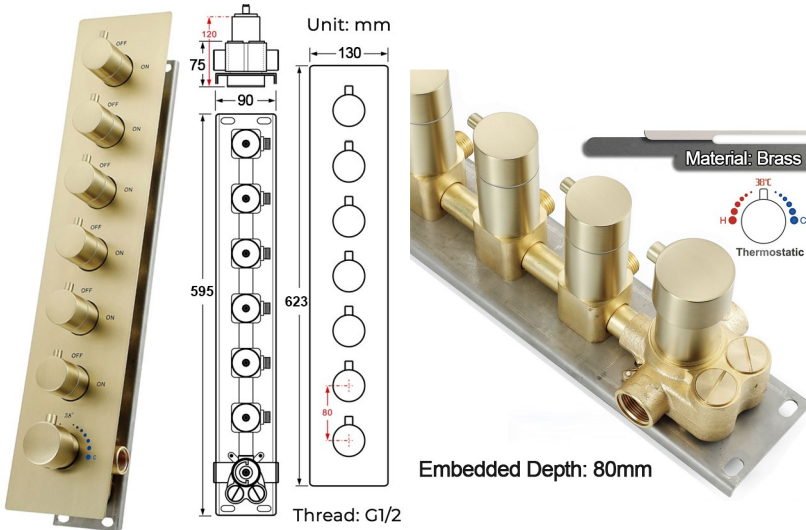

TOUCH PANEL CONTROLLED THERMOSTATIC LED CEILING MOUNT BRUSHED GOLD RAINFALL WATER COLUMN MIST SHOWER SYSTEM WITH SQUARE HAND SHOWER AND 6 JETTED BODY SPRAYS SPECIFICATIONS

Shower Panel /Hose Material: 304 Stainless Steel
 Shower Head Size: 900*300 mm
 Showerheads Install: Embedded Ceiling Mounted
 Concealed Mixer Install: Wall-Mounted
 LED Shower Head Functions: Rainfall, Waterfall, Mist, Water Column
 Water Pressure: 0.3 MPA
 Water Flow: 16L/min~28L/min
 Shower Accessories Material: Brass
 LED Light: Need to Connect Power
 LED Light Color: 64 Color
 Shower Hose Length: 1.5M
 AC: 100-265V 50/60Hz
 Music: Need Bluetooth

Product shown is only for installation display purpose

Touch Panel Control

All dimensions and specifications are nominal and may vary. Use actual products for accuracy in critical situations.

Shower Mixer

Product shown is only for installation display purpose

Hand Shower

Shower Mixer Connections

Body Jet

FEATURES

- Material: Brass
- Base Plate Height: 5-1/8"
- Base Plate Width: 5-1/8"
- Jet Surface Area: 3-1/8"
- Surface Depth: 1/4"
- Adjustment Angle: 5°
- Male NPT Connection: 1/2"
- Maximum Flow Rate: 2.5 GPM (9.5L/min) max @ 80 psi