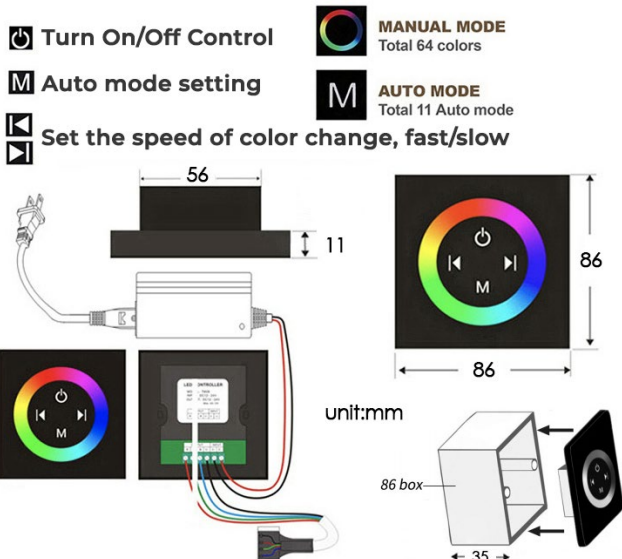

TOUCH PANEL CONTROLLED THERMOSTATIC LED CEILING MOUNT BRUSHED GOLD RAINFALL WATER COLUMN MIST SHOWER SYSTEM WITH SQUARE HAND SHOWER AND 6 JETTED BODY SPRAYS SPECIFICATIONS

Shower Panel /Hose Material: 304 Stainless Steel
 Shower Head Size: 900*300 mm
 Showerheads Install: Embedded Ceiling Mounted
 Concealed Mixer Install: Wall-Mounted
 LED Shower Head Functions: Rainfall, Waterfall, Mist, Water Column
 Water Pressure: 0.3 MPA
 Water Flow: 16L/min~28L/min
 Shower Accessories Material: Brass
 LED Light: Need to Connect Power
 LED Light Color: 64 Color
 Shower Hose Length: 1.5M
 AC: 100-265V 50/60Hz
 Music: Need Bluetooth

Product shown is only for installation display purpose

Touch Panel Control

All dimensions and specifications are nominal and may vary. Use actual products for accuracy in critical situations.

Shower Mixer

Product shown is only for installation display purpose

Hand Shower

Shower Mixer Connections

Body Jet

FEATURES

- Material: Brass
- Base Plate Height: 5-1/8"
- Base Plate Width: 5-1/8"
- Jet Surface Area: 3-1/8"
- Surface Depth: 1/4"
- Adjustment Angle: 5°
- Male NPT Connection: 1/2"
- Maximum Flow Rate: 2.5 GPM (9.5L/min) max @ 80 psi