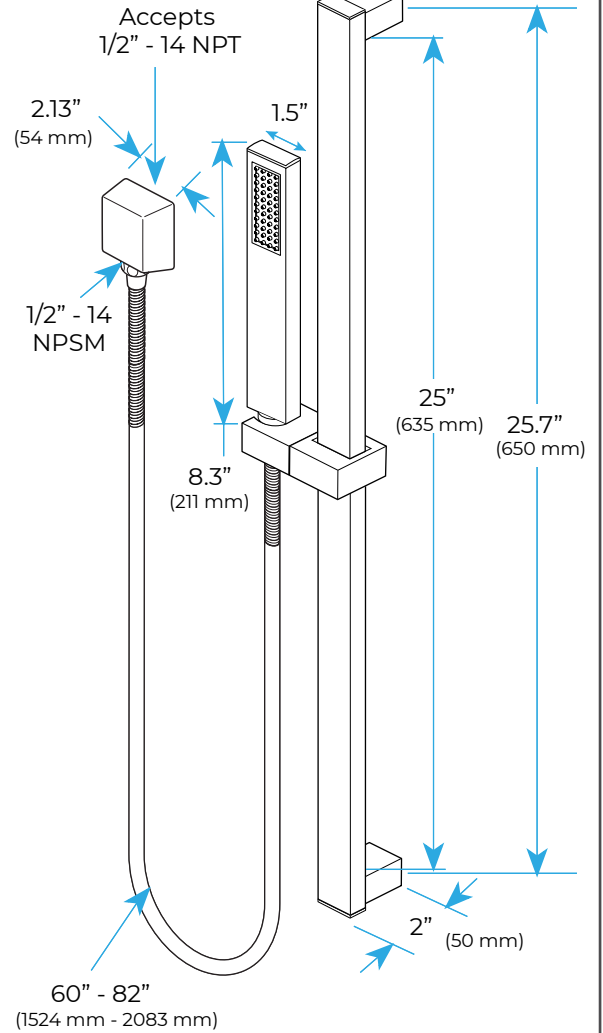

TOUCH PANEL CONTROLLED THERMOSTATIC LED CEILING MOUNT BRUSHED GOLD RAINFALL WATER COLUMN MIST SHOWER SYSTEM WITH SQUARE HAND SHOWER AND 6 JETTED BODY SPRAYS SPECIFICATIONS

Shower Panel /Hose Material: 304 Stainless Steel
 Shower Head Size: 900*300 mm
 Showerheads Install: Embedded Ceiling Mounted
 Concealed Mixer Install: Wall-Mounted
 LED Shower Head Functions: Rainfall, Waterfall, Mist, Water Column
 Water Pressure: 0.3 MPA
 Water Flow: 16L/min~28L/min
 Shower Accessories Material: Brass
 LED Light: Need to Connect Power
 LED Light Color: 64 Color
 Shower Hose Length: 1.5M
 AC: 100-265V 50/60Hz
 Music: Need Bluetooth

Product shown is only for installation display purpose

Touch Panel Control

All dimensions and specifications are nominal and may vary. Use actual products for accuracy in critical situations.

Shower Mixer

Product shown is only for installation display purpose

Hand Shower

Shower Mixer Connections

Body Jet

FEATURES

- Material: Brass
- Base Plate Height: 5-1/8"
- Base Plate Width: 5-1/8"
- Jet Surface Area: 3-1/8"
- Surface Depth: 1/4"
- Adjustment Angle: 5°
- Male NPT Connection: 1/2"
- Maximum Flow Rate: 2.5 GPM (9.5L/min) max @ 80 psi