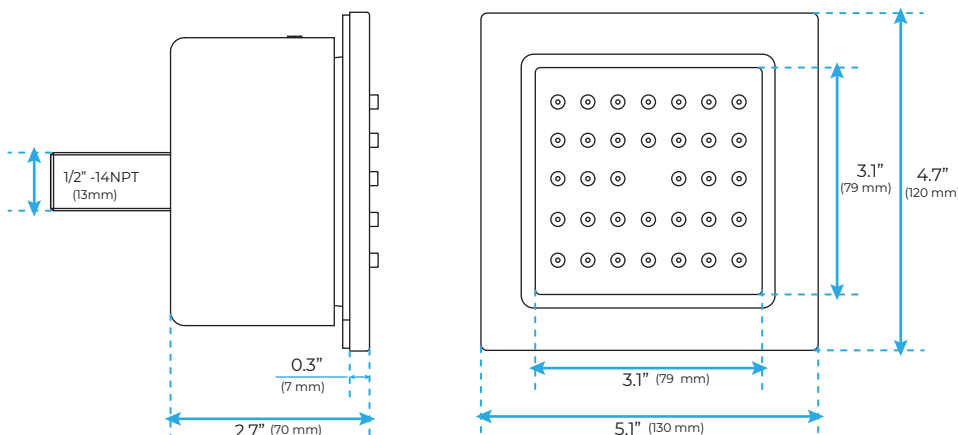

TOUCH PANEL CONTROLLED THERMOSTATIC LED CEILING MOUNT BRUSHED GOLD RAINFALL WATER COLUMN MIST SHOWER SYSTEM WITH SQUARE HAND SHOWER AND 6 JETTED BODY SPRAYS SPECIFICATIONS

Shower Panel /Hose Material: 304 Stainless Steel
 Shower Head Size: 900*300 mm
 Showerheads Install: Embedded Ceiling Mounted
 Concealed Mixer Install: Wall-Mounted
 LED Shower Head Functions: Rainfall, Waterfall, Mist, Water Column
 Water Pressure: 0.3 MPA
 Water Flow: 16L/min~28L/min
 Shower Accessories Material: Brass
 LED Light: Need to Connect Power
 LED Light Color: 64 Color
 Shower Hose Length: 1.5M
 AC: 100-265V 50/60Hz
 Music: Need Bluetooth

Product shown is only for installation display purpose

Touch Panel Control

All dimensions and specifications are nominal and may vary. Use actual products for accuracy in critical situations.

Shower Mixer

Product shown is only for installation display purpose

Hand Shower

Shower Mixer Connections

Body Jet

FEATURES

- Material: Brass
- Base Plate Height: 5-1/8"
- Base Plate Width: 5-1/8"
- Jet Surface Area: 3-1/8"
- Surface Depth: 1/4"
- Adjustment Angle: 5°
- Male NPT Connection: 1/2"
- Maximum Flow Rate: 2.5 GPM (9.5L/min) max @ 80 psi