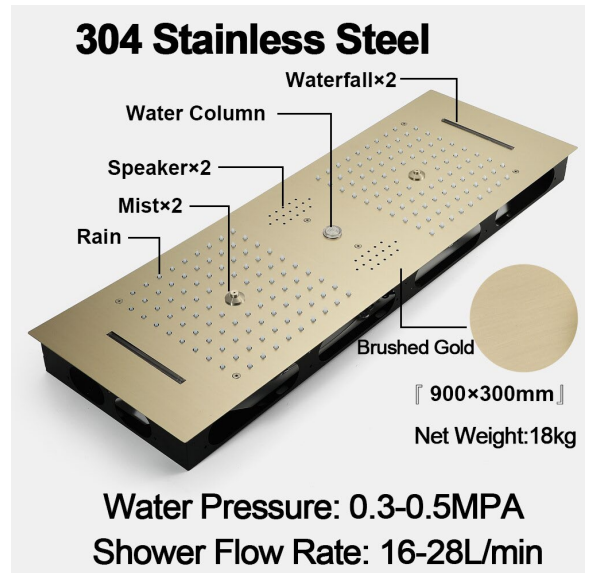

TOUCH PANEL CONTROLLED THERMOSTATIC LED CEILING MOUNT BRUSHED GOLD RAINFALL WATER COLUMN MIST SHOWER SYSTEM WITH SQUARE HAND SHOWER AND 6 JETTED BODY SPRAYS SPECIFICATIONS

Shower Panel /Hose Material: 304 Stainless Steel
 Shower Head Size: 900*300 mm
 Showerheads Install: Embedded Ceiling Mounted
 Concealed Mixer Install: Wall-Mounted
 LED Shower Head Functions: Rainfall, Waterfall, Mist, Water Column
 Water Pressure: 0.3 MPA
 Water Flow: 16L/min~28L/min
 Shower Accessories Material: Brass
 LED Light: Need to Connect Power
 LED Light Color: 64 Color
 Shower Hose Length: 1.5M
 AC: 100-265V 50/60Hz
 Music: Need Bluetooth

Product shown is only for installation display purpose

Touch Panel Control

All dimensions and specifications are nominal and may vary. Use actual products for accuracy in critical situations.

Shower Mixer

Product shown is only for installation display purpose

Hand Shower

Shower Mixer Connections

Body Jet

FEATURES

- Material: Brass
- Base Plate Height: 5-1/8"
- Base Plate Width: 5-1/8"
- Jet Surface Area: 3-1/8"
- Surface Depth: 1/4"
- Adjustment Angle: 5°
- Male NPT Connection: 1/2"
- Maximum Flow Rate: 2.5 GPM (9.5L/min) max @ 80 psi