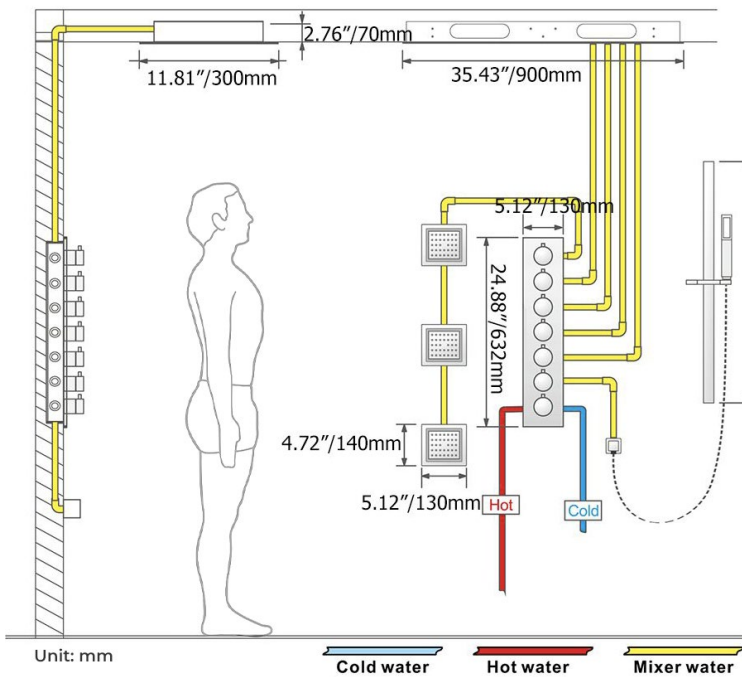

TOUCH PANEL CONTROLLED THERMOSTATIC LED CEILING MOUNT BRUSHED GOLD RAINFALL WATER COLUMN MIST SHOWER SYSTEM WITH SQUARE HAND SHOWER AND 6 JETTED BODY SPRAYS SPECIFICATIONS

Shower Panel /Hose Material: 304 Stainless Steel
 Shower Head Size: 900*300 mm
 Showerheads Install: Embedded Ceiling Mounted
 Concealed Mixer Install: Wall-Mounted
 LED Shower Head Functions: Rainfall, Waterfall, Mist, Water Column
 Water Pressure: 0.3 MPA
 Water Flow: 16L/min~28L/min
 Shower Accessories Material: Brass
 LED Light: Need to Connect Power
 LED Light Color: 64 Color
 Shower Hose Length: 1.5M
 AC: 100-265V 50/60Hz
 Music: Need Bluetooth

Product shown is only for installation display purpose

Touch Panel Control

All dimensions and specifications are nominal and may vary. Use actual products for accuracy in critical situations.

Shower Mixer

Product shown is only for installation display purpose

Hand Shower

Shower Mixer Connections

Body Jet

FEATURES

- Material: Brass
- Base Plate Height: 5-1/8"
- Base Plate Width: 5-1/8"
- Jet Surface Area: 3-1/8"
- Surface Depth: 1/4"
- Adjustment Angle: 5°
- Male NPT Connection: 1/2"
- Maximum Flow Rate: 2.5 GPM (9.5L/min) max @ 80 psi